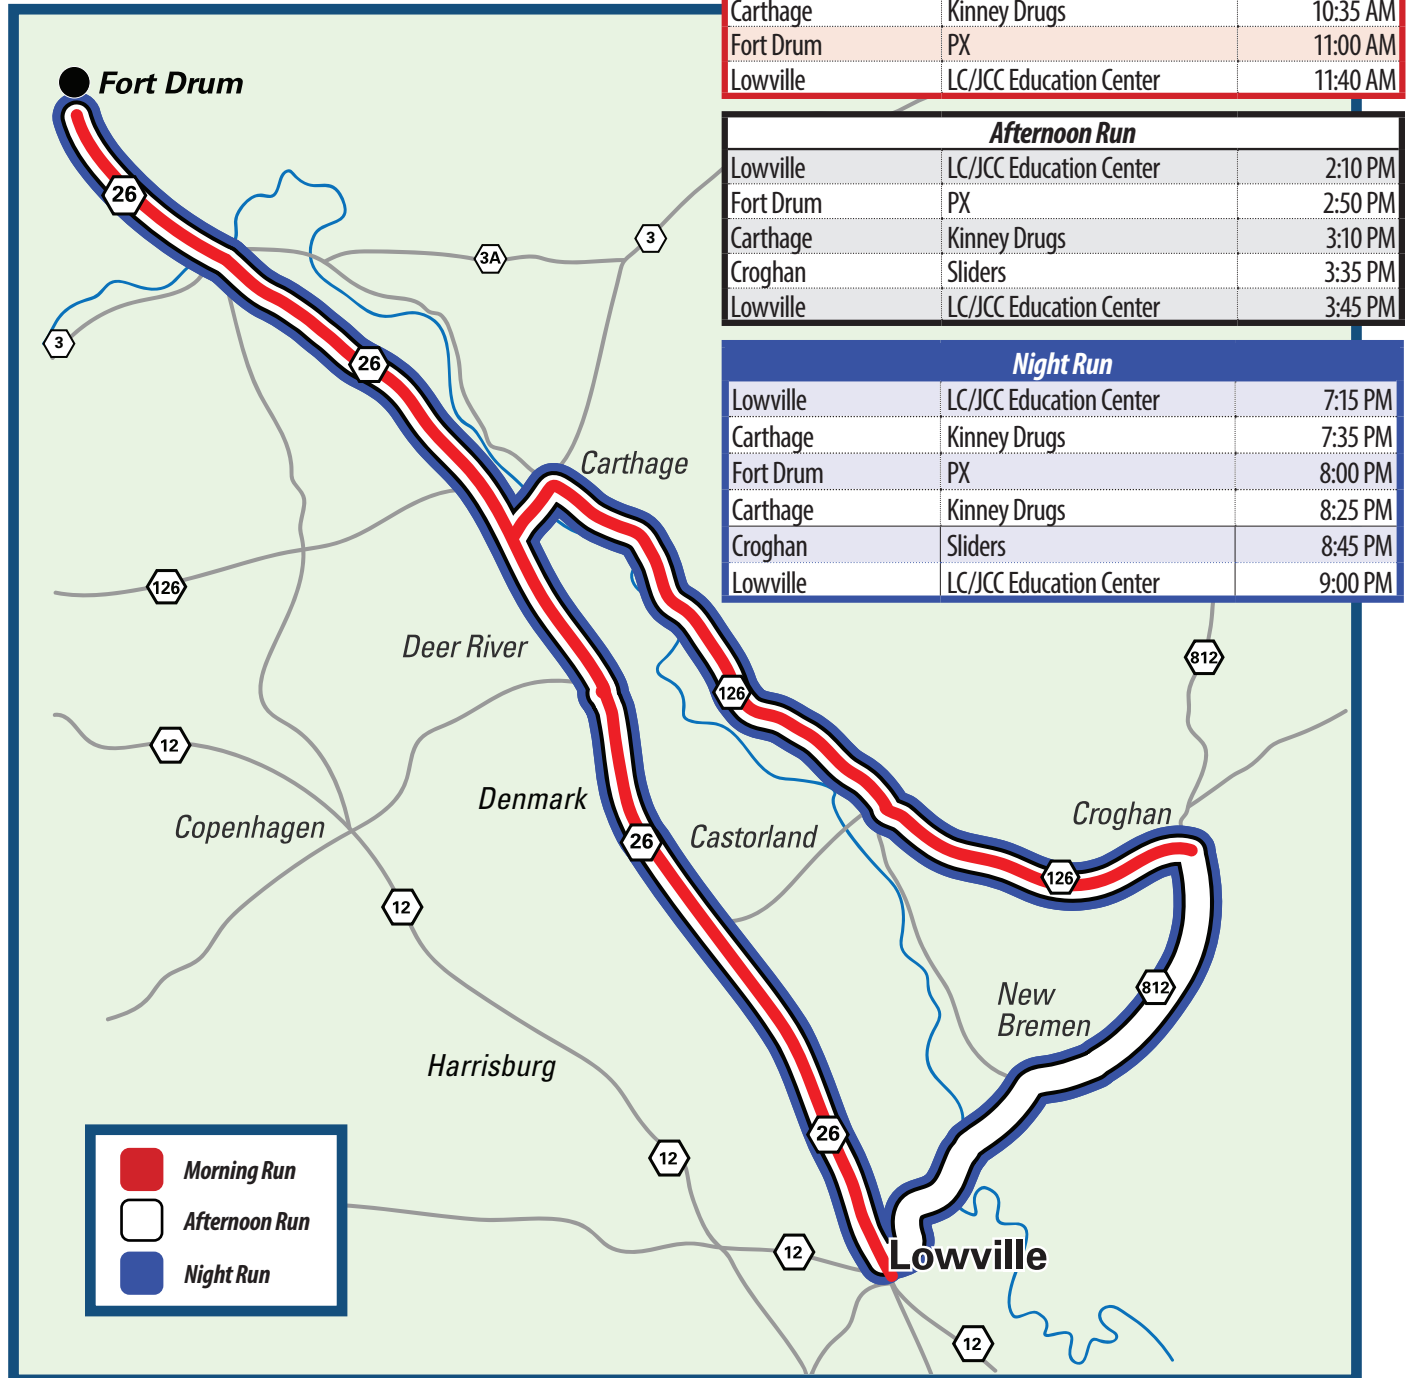

Fort Drum Circuit Route

Monday–Friday (\$1 each way)

Open to the public with appropriate security clearance to access the base.

Monthly passes available for \$25 (purchase from driver)